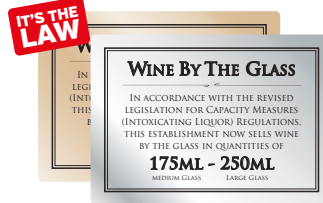

BL009	A5 Silver
BL009G	A5 Gold