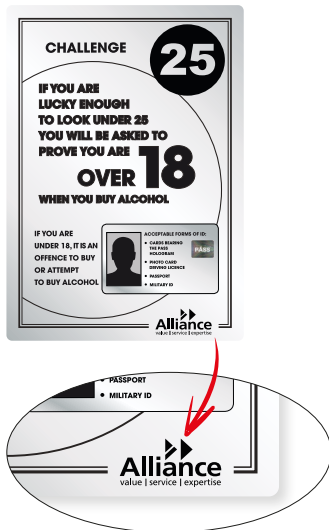

Custom Made Bar Notices - Your choice of text Branded for you or your customer!

Cannot find the sign your looking for.... Create your own - With our easy to order custom made bar notice. No minimum orders.

Our bar signs are printed on a 0.7mm thick aluminium with a choice of brushed gold or brushed silver finish. Each sign comes complete with strut-card for hanging or shelf display, plus self-adhesive pads for quick and easy fixing.

For our resellers we can add your company details to any of our off the shelf bar signs. We can also personalise for any pub group or for each establishment, Hotel, Pub or Restaurant chain. No minimum order, free design service. **Contact us today for further details on this custom branding print service.**

BL026	A4 Silver
BL026G	A4 Gold