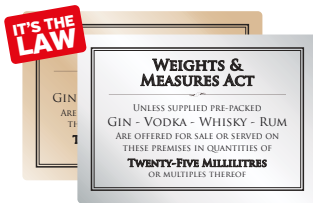

BL005	25ml	A5 Silver
BL004	35ml	A5 Silver
BL005G	25ml	A5 Gold
BL004G	35ml	A5 Gold