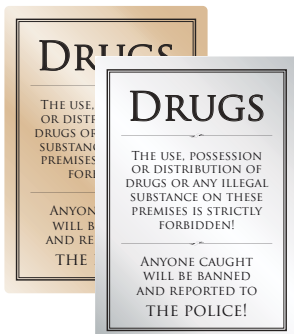

Front of House Notices

BL018	A4 Silver
BL018G	A4 Gold