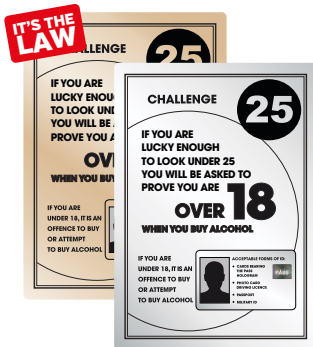

## Age Verification & Bar Licensing Notices

Our range of pub licensing signs, help the licence holder or club premises certificate holder adhere to the mandatory licensing conditions required in relation to having an Age Verification policy in place regarding the sale of alcohol to the public. In accordance with The Weights & Measures Act, a sign must be displayed informing the customer of the specified quantities of Spirit Measures and Wine Measures sold on the premises.

## Our Sign Essentials Bar Pack

Our Gold or Silver Sign Essentials Bar Pack contains 5 essential signs for any Hotel, Bar or Restaurant selling alcohol. Available unframed as standard or as a deluxe framed pack for more prestigious locations.

Code	Description
EMBLPK	Silver Sign Essentials Bar Pack (5 signs)

Code	Description
EMGLPK	Gold Sign Essentials Bar Pack (5 signs)

For a more professional looking finish, our Sign Essentials Bar Packs are available with sleek 17mm black metal snap frames and come complete with wall fixings and strut-backs for free-standing bar-top or shelf display.

Code	Description
EMFSPK	Deluxe Framed Silver Sign Essentials Bar Pack (5 signs)

Code	Description
EMFGPK	Deluxe Framed Gold Sign Essentials Bar Pack (5 signs)

A4 Portrait notices (210 x 297mm) • A5 Landscape Notices (210 x 148mm)