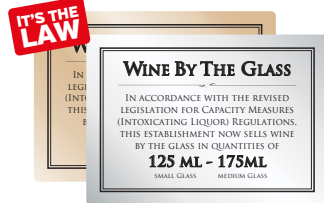

BL008	A5 Silver
BL008G	A5 Gold